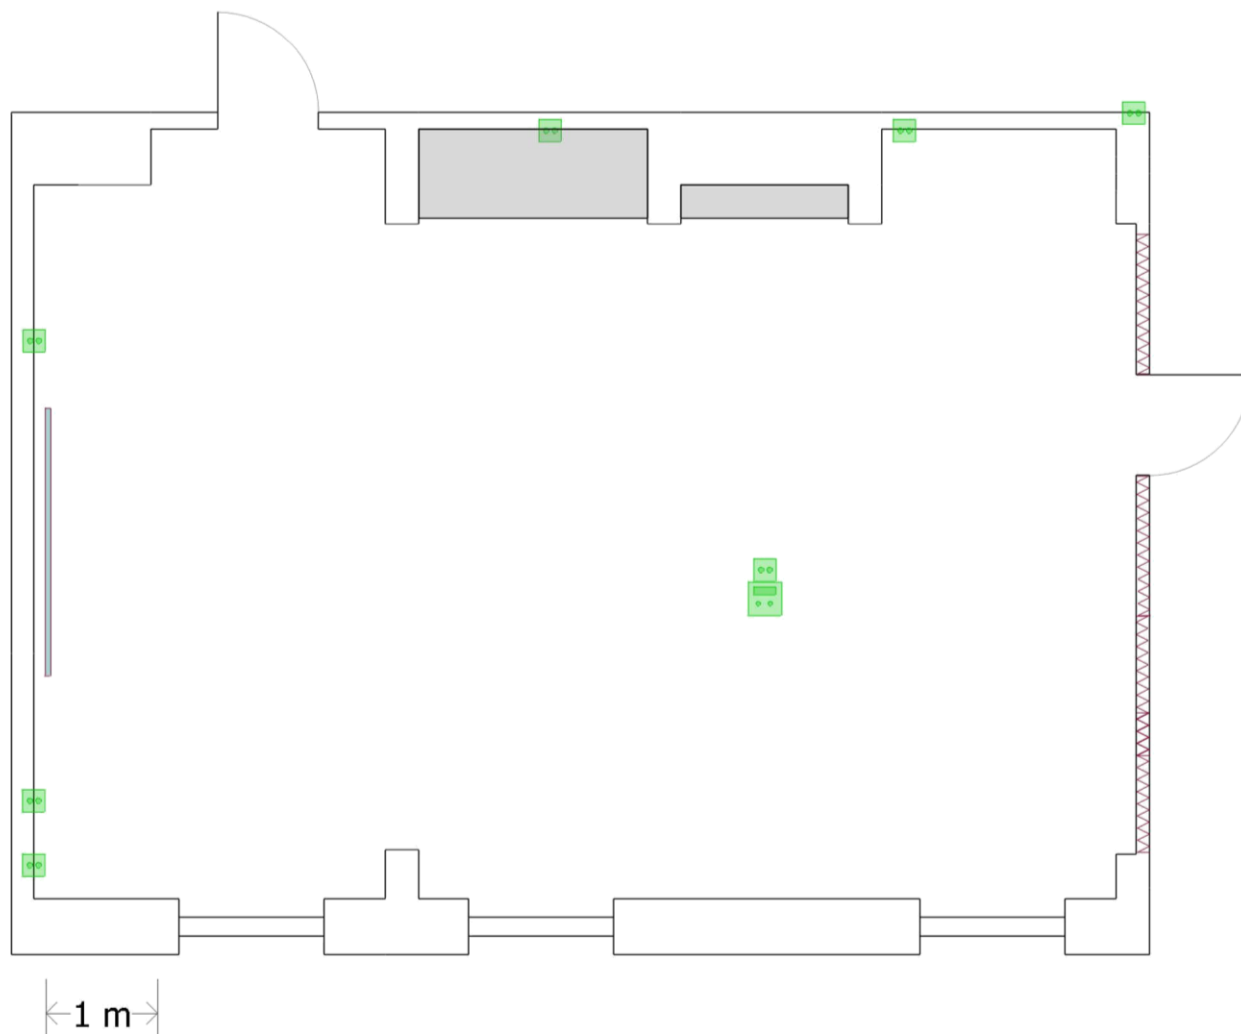

Sala Piaskowa

wymiary sali: 9,7 x 6,3 m (pow. 65 m²)

This hotel is owned and operated by Efekt-Hotele S.A.